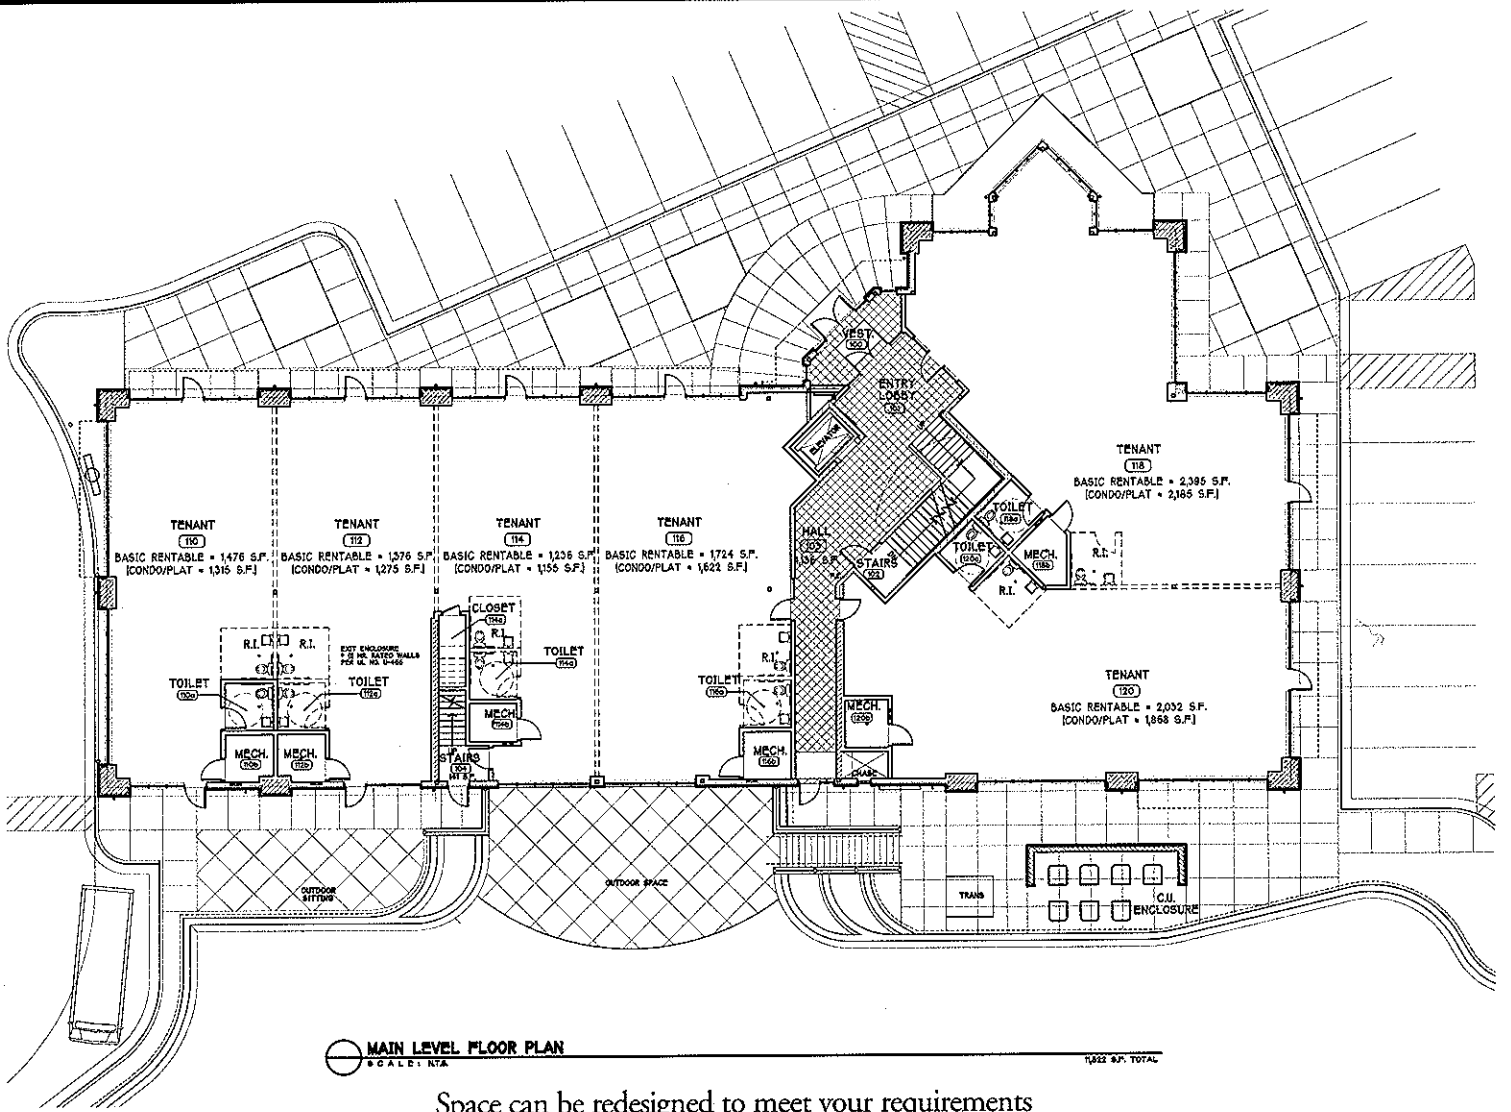

LOWER LEVEL FLOOR PLAN
FOXTON, VA

1/28/81

R.I.S.B.I.E.
ARCHITECTS, INC.
215 N. Second Street | Suite 201 | Dover, DE, WI 19002

Space can be redesigned to meet your requirements